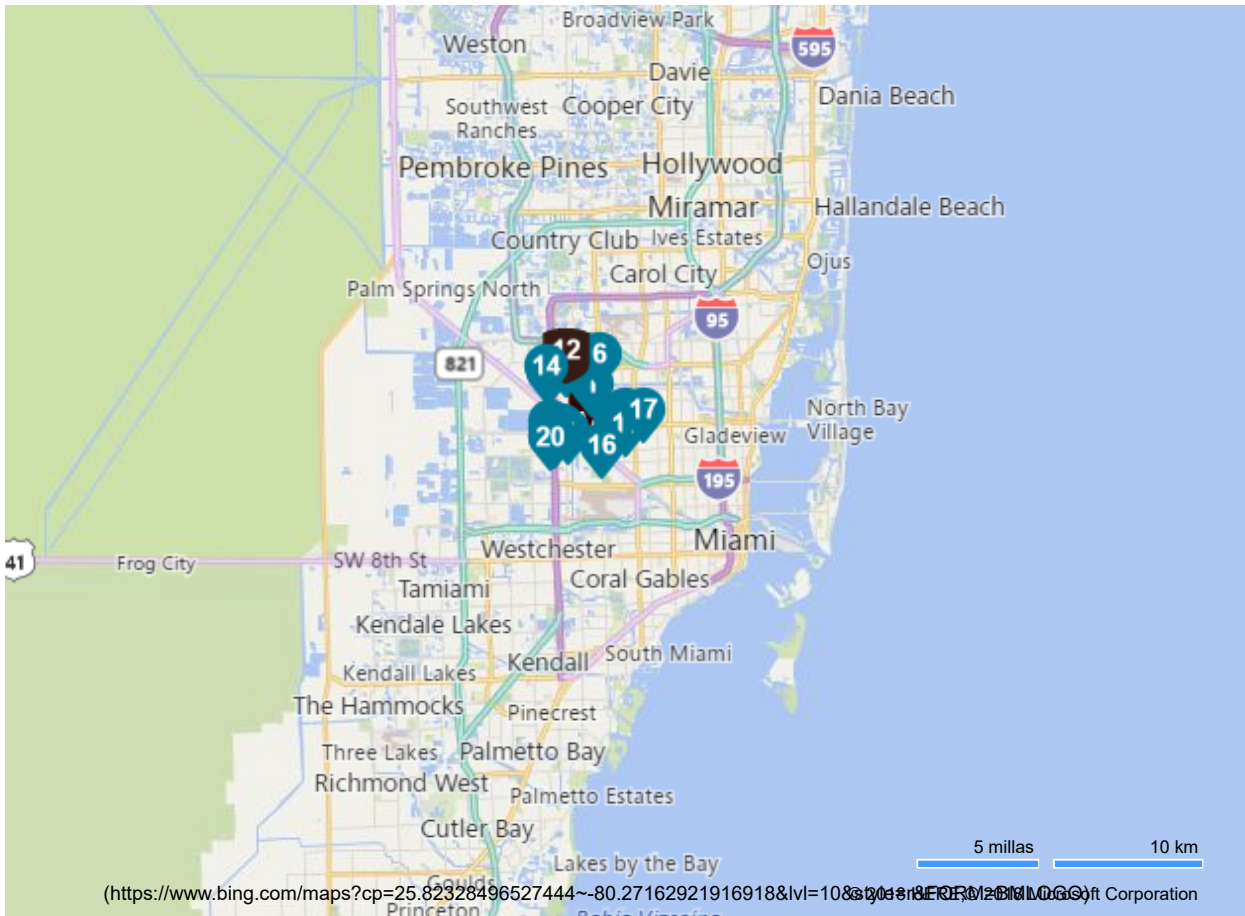

Locations Near: 780 West 23rd Street, Hialeah, FL, EE. UU.

Location		Distance*	
	UPS Access Point™ LAS VILLAS PHARMACY DISCOUNT 716 W 29TH ST, HIALEAH, FL, 33012-5606	0.4 mi	
Operating Hours			
	Open	Break	Close
Mon-Fri	9:00 AM	--	5:00 PM
Sat	Closed	--	--
Sun	Closed	--	--
Latest Drop off Times			
	Ground	Air	
Mon	--	--	
Tue	--	--	
Wed	--	--	
Thu	--	--	
Fri	--	--	
Sat	--	--	
Sun	--	--	

Latest Drop off Times

	Ground	Air
Mon-Fri	4:00 PM	6:30 PM
Sat	--	--
Sun	--	--

UPS Access Point™
 ISLABELLA
 363 E 1ST AVE, HIALEAH, FL, 33010-4807

1.6 mi

Operating Hours

	Open	Break	Close
Mon-Fri	9:30 AM	--	5:30 PM
Sat	9:30 AM	--	5:30 PM
Sun	Closed	--	--